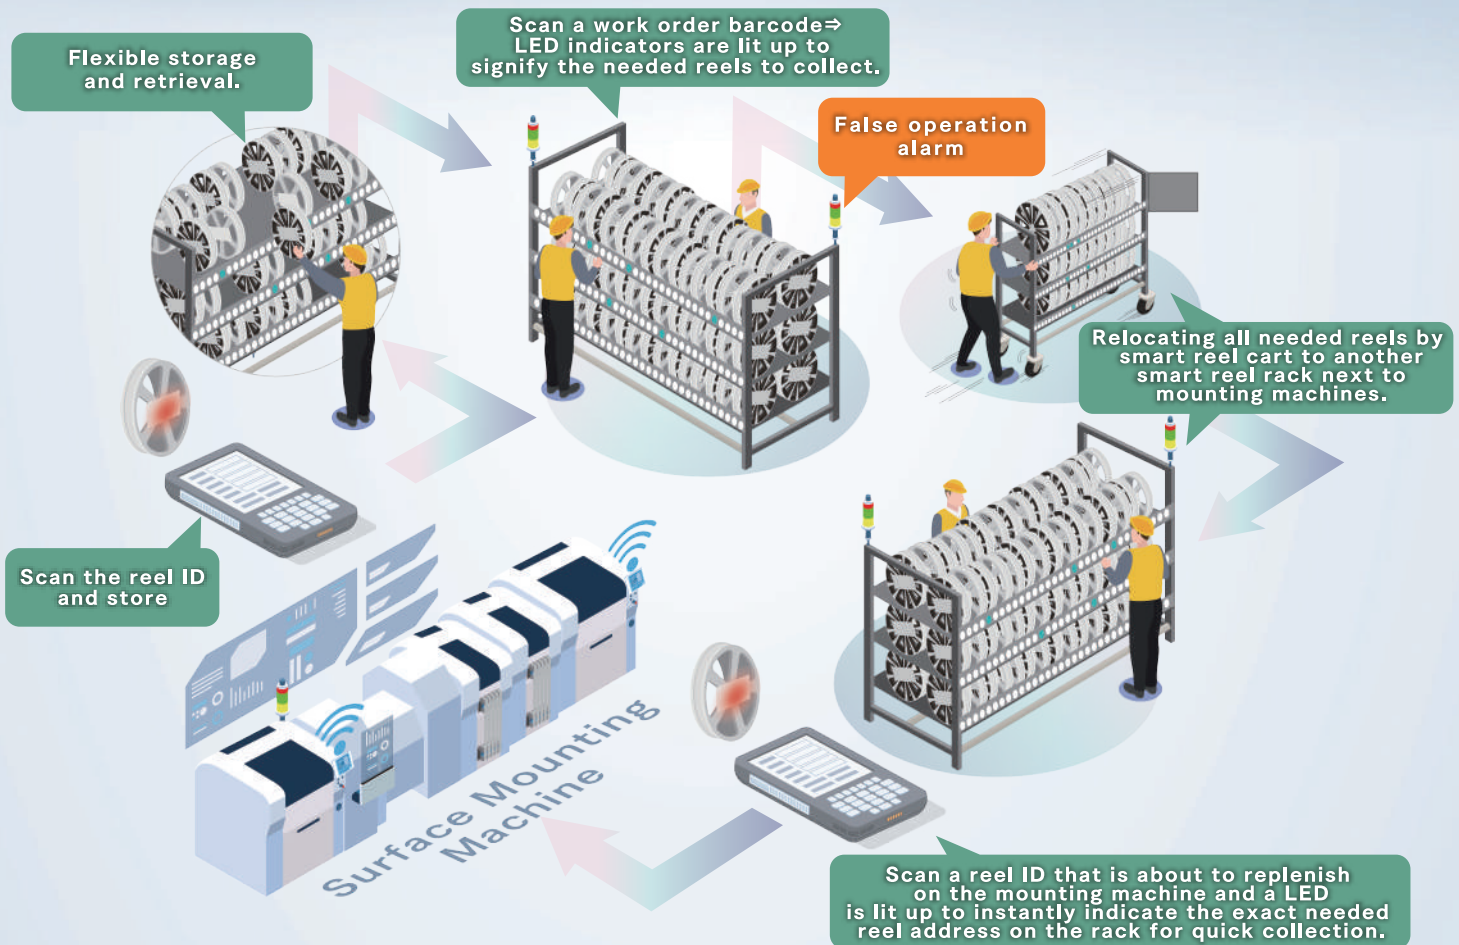

Feature of 『Smart Reel Rack』

In response to your various requirements, we will propose the best rack system specification.

1

Flexible storage and retrieval

- Shorten the operation time of restoration & collection by LED indicators which show address of reels on a rack.
- Reduce the storage area because reels could be stored and retrieved easily. Non assigned space to particular type of reel saving space from redundancy.

2

Fast pickup

- Reduce the time of searching needed reels through LED indicators when picking up a reel from a smart reel rack and relocate it to a smart reel cart.
- Collect from an oldest reel by FIFO function.

3

Effortless reel relocation

- At the time of relocation, move reels one by one to the smart reel rack by the LED indicator.
- Scanning is not required at the time of relocation because the reel is automatically detected by a sensor.

4

Reel usage analysis

- Consumption of each rack and reel can be displayed and analyzed by a pie chart.

JFE Shoji Electronics Corporation

Shin-Otemachi Building 6th Floor, 2-1

Otemachi 2-chome, Chiyoda-ku,

Tokyo 100-0004, Japan

TEL:+81-3-5203-5643

FAX:+81-3-5203-5625

e-mail:smt@jfe-shoji-ele.co.jp

HP:https://lp.jfe-shoji-ele.co.jp/en/smt/smart-reel-rack

●THAILAND: JFE SHOJI ELECTRONICS (THAILAND) LIMITED

42 Tower Building, Room No. G01, G Floor, 65 Soi Sukhumvit 42,
Sukhumvit Road, Phra Khanong Sub-District, Khlong Toei District,
Bangkok 10110

TEL:+66-2-712-2616 FAX:+66-2-712-2613

●VIETNAM: JFE SHOJI ELECTRONICS VIETNAM CO., LTD.

HO CHI MINH HEAD OFFICE

Tai Vuong Building, 3B(4F) 104 Ung Van Khiem, Phuong 25,
Binh Thanh, Ho Chi Minh City, Vietnam

TEL:+84-8-3910-1986 FAX:+84-8-3910-1987

HANOI OFFICE

Unit 512A, 5th Floor, Sun Red River Building,
23 Phan Chu Trinh Street, Hoan Kiem District, Hanoi, Vietnam

TEL:+84-243-974-3225/6 FAX:+84-243-974-3229

●MALAYSIA: JFE SHOJI ELECTRONICS MALAYSIA SDN. BHD.

KL HEAD OFFICE

Wisma AmFIRST, Suite 801-1, Level8, Tower2,
JalanSS7/15 (Jalan Stadium), 47301 Kelana Jaya,
Petaling Jaya, Selangor Darul Ehsan, Malaysia

TEL:+60-3-7880-4498 FAX:+60-3-7803-4478

PENANG BRANCH

11A, Jalan Todak 6 Sunway Perdana Pusat Komersial 13700
Seberang Jaya, Pulau Pinang, Malaysia

TEL:+60-4-383-1468 FAX:+60-4-386-6675